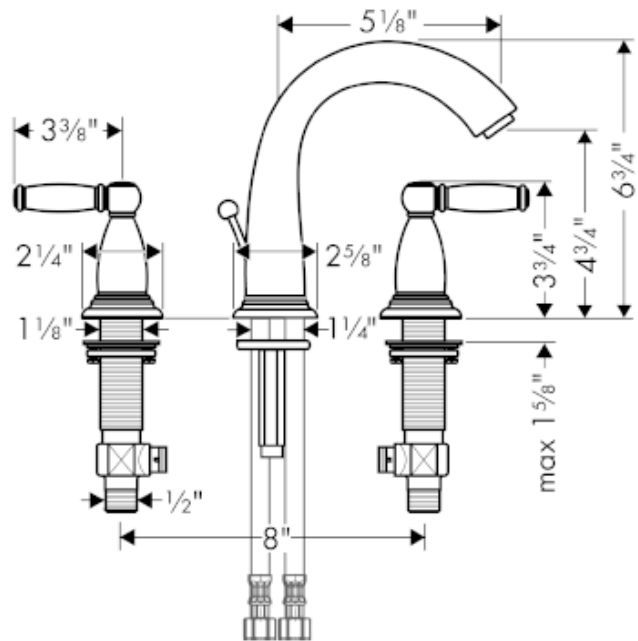

SPECIFICATION SHEET - fittings

BRAND:	hansgrohe	Product Photo:
ORIGIN:	Germany	
SERIES:	Swing C	
PRODUCT DESCRIPTION:	3-hole 2 lever handles widespread basin faucet with pop-up assembly • Flow rate: 5.5 l./min. at 3 bar • Flow pressure; 1~5 bar (15~70 psi)	
MODEL No.	06117 920	
FINISH/COLOUR:	Rubber Bronze	
DIMENSIONS:		
OPTIONAL MATCHING PARTS:	2x angle valve 1/2"x3/8" 2x Flexible hose 9/16" x1/2"x12" 1x basin waste trap	

Technical Informations: Suitable for continous flow water heater

REMINDER:	Pipe flushing must be done before faucets are installed. Failure to do so voids the warranty. Do not use cleaners containing abrasive cleansers, ammonia, bleach, acids, waxes, alcohol, solvents or other products not recommended for chrome. All information is for reference only, installation shall always be based on the actual product delivered.